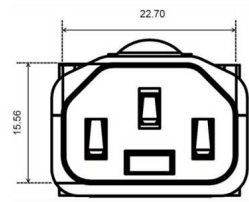

IEC Lock C13

IEC Lock C13P

IEC C13