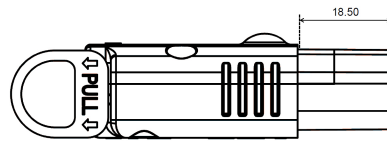

IEC Lock C13P