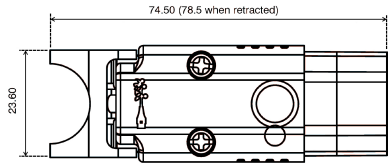

IEC Lock C13