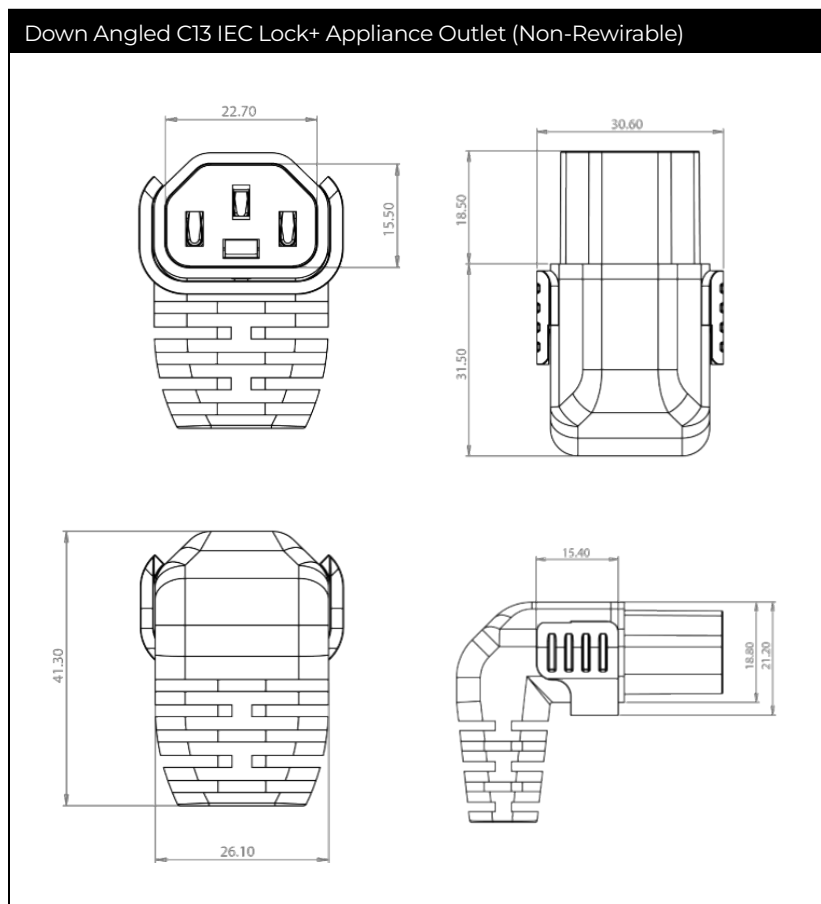

Available Combinations IL 13

To compile a complete part number exchange the letters (IL13P-yyy-zzz-aaa-bbb-c) with the data from the table below.

Load side IL13P IL13P (-R/-L/-D/-U)		Line side plug yyy	Cable type zzz	Cable core aaa	Rating	Cable length* bbb		Cable color c	Cert.				
IL13P-R	IEC C13 Female plug, right angled, lock	IEC C14, male, straight	C14	H05VV-F	H05	3x1.00mm²	3100	250VAC 10A	100 cm	100	Black	-	CB KC KEMA SAA
		CEE 7/VII, right angled or straight	EU1						200 cm	200			
		Stripped Ends BS1363, right angled fused 5A	SE UK1						300 cm	300			
IL13P-L	IEC C13 Female plug, left angled, lock	IEC C14, male, straight	C14	H05VV-F	H05	3x1.0mm²	3100	250VAC 10A	100 cm	100	Black	-	CB KC KEMA SAA
		CEE 7/VII, right angled or straight	EU1						200 cm	200			
		Stripped Ends BS1363, right angled fused 5A	SE UK1						300 cm	300			
IL13P-D	IEC C13 Female plug, down angled, lock	IEC C14, male, straight	C14	H05VV-F	H05	3x1.0mm²	3100	250VAC 10A	100 cm	100	Black	-	CB KC KEMA SAA
		CEE 7/VII, right angled or straight	EU1						200 cm	200			
		Stripped Ends BS1363, right angled fused 5A	SE UK1						300 cm	300			
IL13P-U	IEC C13 Female plug, up angled, lock	IEC C14, male, straight	C14	H05VV-F	H05	3x1.0mm²	3100	250VAC 10A	100 cm	100	Black	-	CB KC KEMA SAA
		CEE 7/VII, right angled or straight	EU1						200 cm	200			
		Stripped Ends BS1363, right angled fused 5A	SE UK1						300 cm	300			

*feet values are calculated to the matching length in cm