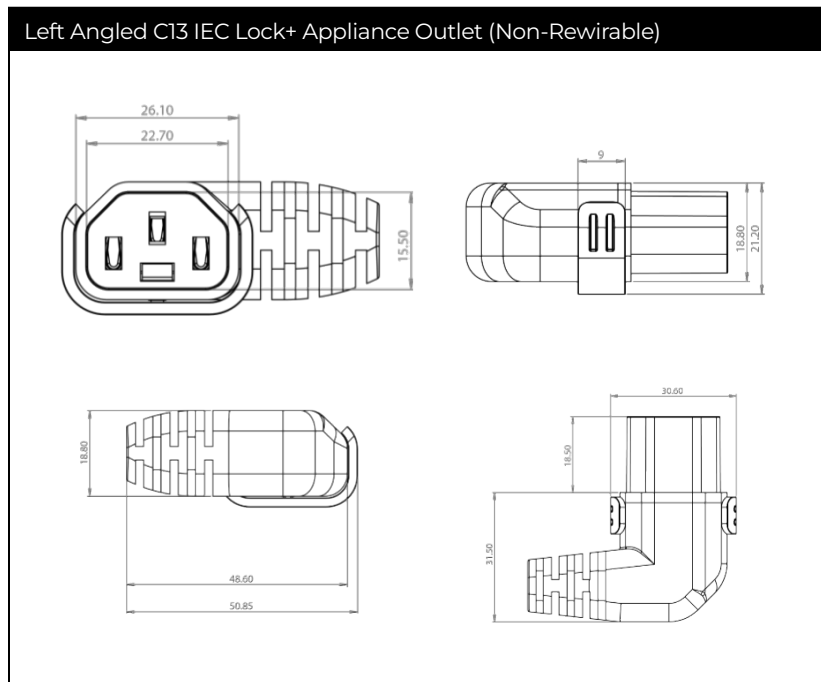

Available Combinations IL 13

To compile a complete part number exchange the letters (IL13P-yyy-zzz-aaa-bbb-c) with the data from the table below.

Load side IL13P IL13P (-R/-L/-D/-U)		Line side plug yyy	Cable type zzz	Cable core aaa	Rating	Cable length* bbb		Cable color c	Cert.				
IL13P-R	IEC C13 Female plug, right angled, lock	IEC C14, male, straight	C14	H05VV-F	H05	3x1.00mm²	3100	250VAC 10A	100 cm	100	Black	-	CB KC KEMA SAA
		CEE 7/VII, right angled or straight	EU1						200 cm	200			
		Stripped Ends BS1363, right angled fused 5A	SE UK1						300 cm	300			
IL13P-L	IEC C13 Female plug, left angled, lock	IEC C14, male, straight	C14	H05VV-F	H05	3x1.0mm²	3100	250VAC 10A	100 cm	100	Black	-	CB KC KEMA SAA
		CEE 7/VII, right angled or straight	EU1						200 cm	200			
		Stripped Ends BS1363, right angled fused 5A	SE UK1						300 cm	300			
IL13P-D	IEC C13 Female plug, down angled, lock	IEC C14, male, straight	C14	H05VV-F	H05	3x1.0mm²	3100	250VAC 10A	100 cm	100	Black	-	CB KC KEMA SAA
		CEE 7/VII, right angled or straight	EU1						200 cm	200			
		Stripped Ends BS1363, right angled fused 5A	SE UK1						300 cm	300			
IL13P-U	IEC C13 Female plug, up angled, lock	IEC C14, male, straight	C14	H05VV-F	H05	3x1.0mm²	3100	250VAC 10A	100 cm	100	Black	-	CB KC KEMA SAA
		CEE 7/VII, right angled or straight	EU1						200 cm	200			
		Stripped Ends BS1363, right angled fused 5A	SE UK1						300 cm	300			

*feet values are calculated to the matching length in cm