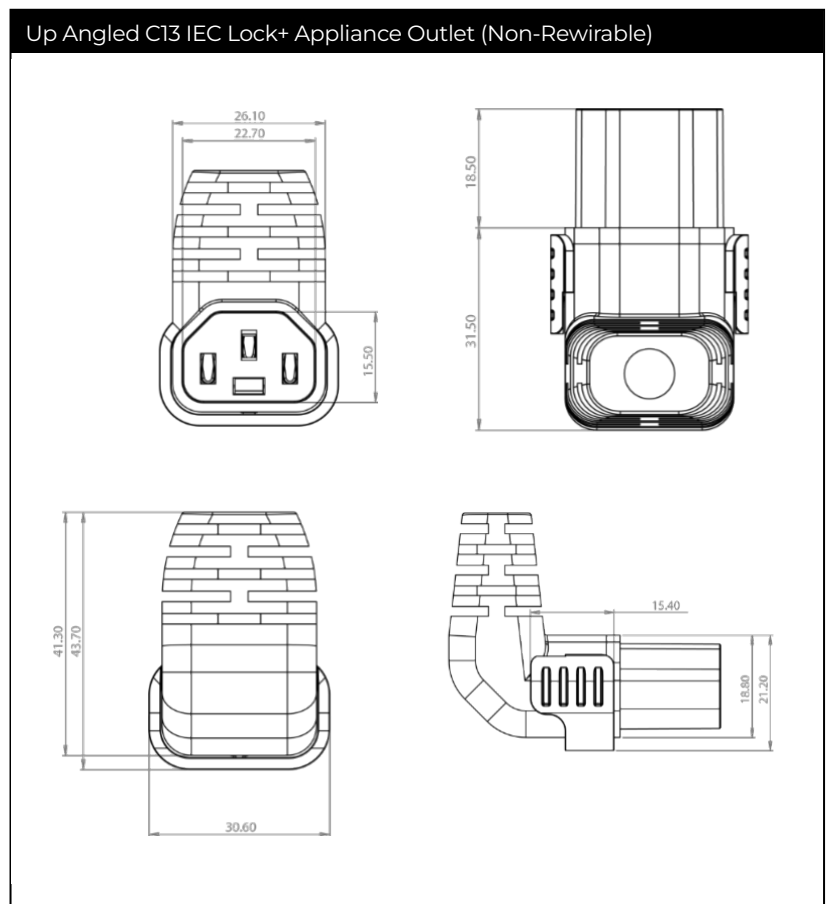

Available Combinations IL 13

To compile a complete part number exchange the letters (IL13P-yyy-zzz-aaa-bbb-c) with the data from the table below.

Load side IL13P IL13P (-R/-L/-D/-U)		Line side plug yyy	Cable type zzz	Cable core aaa	Rating	Cable length* bbb		Cable color c	Cert.				
IL13P-R	IEC C13 Female plug, right angled, lock	IEC C14, male, straight	C14	H05VV-F	H05	3x1.00mm²	3100	250VAC 10A	100 cm	100	Black	-	CB KC KEMA SAA
		CEE 7/VII, right angled or straight	EU1						200 cm	200			
		Stripped Ends BS1363, right angled fused 5A	SE UK1						300 cm	300			
IL13P-L	IEC C13 Female plug, left angled, lock	IEC C14, male, straight	C14	H05VV-F	H05	3x1.0mm²	3100	250VAC 10A	100 cm	100	Black	-	CB KC KEMA SAA
		CEE 7/VII, right angled or straight	EU1						200 cm	200			
		Stripped Ends BS1363, right angled fused 5A	SE UK1						300 cm	300			
IL13P-D	IEC C13 Female plug, down angled, lock	IEC C14, male, straight	C14	H05VV-F	H05	3x1.0mm²	3100	250VAC 10A	100 cm	100	Black	-	CB KC KEMA SAA
		CEE 7/VII, right angled or straight	EU1						200 cm	200			
		Stripped Ends BS1363, right angled fused 5A	SE UK1						300 cm	300			
IL13P-U	IEC C13 Female plug, up angled, lock	IEC C14, male, straight	C14	H05VV-F	H05	3x1.0mm²	3100	250VAC 10A	100 cm	100	Black	-	CB KC KEMA SAA
		CEE 7/VII, right angled or straight	EU1						200 cm	200			
		Stripped Ends BS1363, right angled fused 5A	SE UK1						300 cm	300			

*feet values are calculated to the matching length in cm