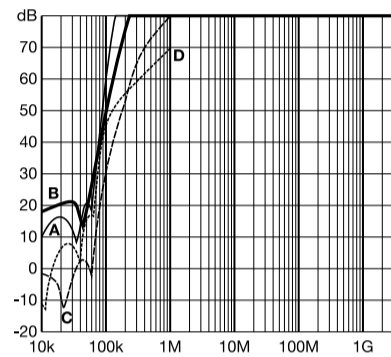

Filter Selection Table

Filter*	Rated current @ 40°C (25°C) [A]	Leakage current* @ 230 VAC/50 Hz [µA]	Inductance		Capacitance				Resistance R [MΩ]	Input connections	Output connections	Weight [kg]
			L [µH]	L1 [mH]	Cx [µF]	Cx1 [µF]	Cy [nF]	Cy1 [nF]				
FN 700 Z-6-06	6 (6.9)	440	50	17.1	1		2.5		0.33	IEC C14	-06	2
FN 700 Z-10-06	10 (11.6)	440	50	9.4	1		2.5		0.33	IEC C14	-06	2.3
FN 700 Z-20-03	20 (23)	2600	60	5.5	1	2.2	5	10	0.33	-03	-03	3.5

* Maximum leakage under normal operating conditions. Note: if the neutral line is interrupted, worst case leakage could reach twice this level.

Typical Filter Attenuation

Per CISPR 17; A=50 Ω/50 Ω sym; B=50 Ω/50 Ω asym; C=0.1 Ω/100 Ω sym; D=100 Ω/0.1 Ω sym

6 A types

10 to 20 A types