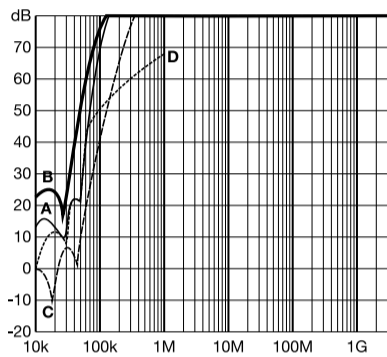

Filter Selection Table

Filter*	Rated current @ 40°C (25°C) [A]	Leakage current* @ 230 VAC/50 Hz [µA]	Inductance		Capacitance				Resistance R [MΩ]	Input connections	Output connections	Weight [kg]
			L [µH]	L1 [mH]	Cx [µF]	Cx1 [µF]	Cy [nF]	Cy1 [nF]				
FN 700 Z-6-06	6 (6.9)	440	50	17.1	1		2.5		0.33	IEC C14	-06	2
FN 700 Z-10-06	10 (11.6)	440	50	9.4	1		2.5		0.33	IEC C14	-06	2.3
FN 700 Z-20-03	20 (23)	2600	60	5.5	1	2.2	5	10	0.33	-03	-03	3.5

* Maximum leakage under normal operating conditions. Note: if the neutral line is interrupted, worst case leakage could reach twice this level.

Typical Filter Attenuation

Per CISPR 17; A=50 Ω/50 Ω sym; B=50 Ω/50 Ω asym; C=0.1 Ω/100 Ω sym; D=100 Ω/0.1 Ω sym

6 A types

10 to 20 A types