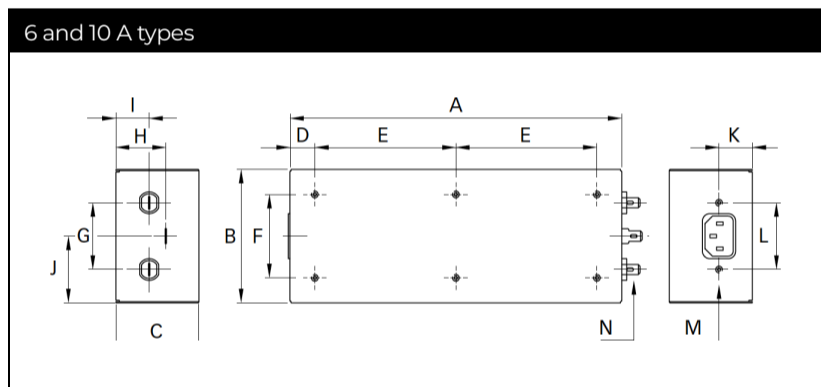

Mechanical Data

Dimensions

	6 A	10 A	20 A	Tolerances
A	200	250	275	±0.3
B	80	80	110	±0.3
C	50	50	50	±0.2
D	15	25	25	±0.3
E	85	100	112.5	±0.2
F	50	50	94	±0.2
G	40	40	60	±0.3
H	30	30	25	±0.5
I	20	20	15	±0.3
J	40	40	55	±0.3
K	20	20	34	±0.3
L	40	40	94	±0.1
M	M4 x 6	M4 x 6	M4 x 6	
N	6.3 x 0.8	6.3 x 0.8	M4	

All dimensions in mm; 1 inch = 25.4 mm

Tolerances according: ISO 2768-m/EN 22768-m

Please visit www.schaffner.com to find more details on filter connectors.