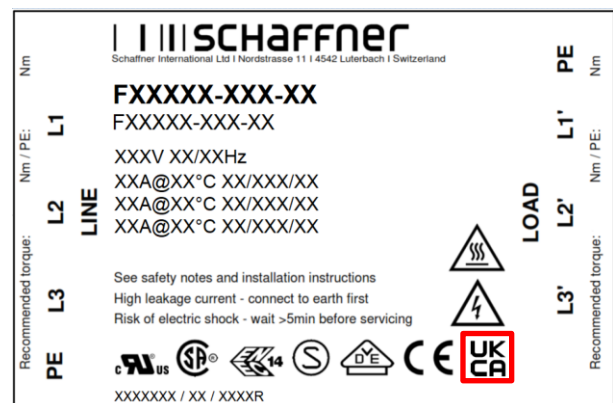

Description of change

UKCA marking introduced on affected products.

Reason for change

Compliance regulation introduced in UK.

Impact for the customer

None.

Identification

UKCA marking is visible on product label, product box label and data sheet where applicable.

Figure 1: UKCA marking

Figure 2: Example product label before change

Figure 3: Example product label after change

Estimated Schedule

Applied on all new orders of affected products by end October 2021 the latest.