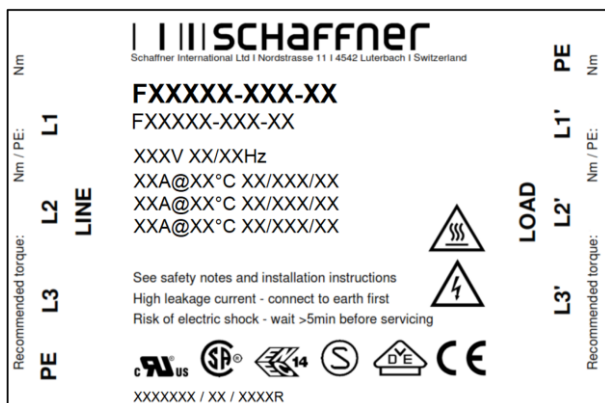

Description of change

UKCA marking introduced on affected products.

Reason for change

Compliance regulation introduced in UK.

Impact for the customer

None.

Identification

UKCA marking is visible on product label, product box label and data sheet where applicable.

Figure 1: UKCA marking

Figure 2: Example product label before change

Figure 3: Example product label after change

Estimated Schedule

Applied on all new orders of affected products by end October 2021 the latest.